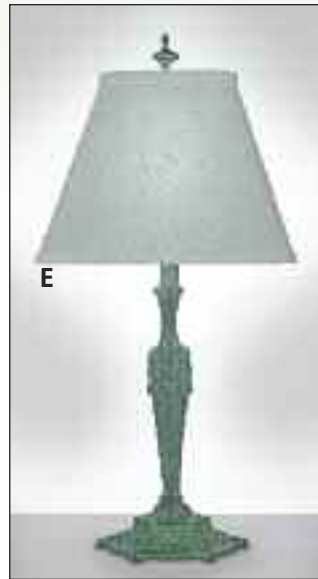

A. TL-C442-C443

Table Lamp
Finish: Verdigris
Height: 31"
Base: 8 1/4"
Shade: 8" T x 16" B x 12" H

B. TL-C518

Table Lamp
Finish: Verdigris
Height: 23"
Base: 6 1/2"
Shade: 6" T x 14" B x 10" H

C. TL-C544

Table Lamp
Finish: Verdigris
Height: 29"
Base: 7"
Shade: 8" T x 16" B x 12" H

D. TL-C458

Table Lamp
Finish: Verdigris
Height: 26"
Base: 6 3/4"
Shade: 8" T x 16" B x 12" H

E. TL-C537-C536

Table Lamp
Finish: Verdigris
Height: 29"
Base: 7"
Shade: 6" T x 13" B x 10" H

F. TL-6550-6552

Table Lamp
Finish: Verdigris
Height: 33"
Base: 5 1/2"
Shade: 6" T x 13" B x 10" H

G. TL-C519X

Table Lamp
Finish: Verdigris
Height: 27"
Base: 7 3/4"
Shade: 6" T x 13" B x 10" H

H. TL-1370

Table Lamp
Finish: Verdigris
Height: 26"
Base: 6 1/4"
Shade: 5" T x 12" B x 9 1/2" H