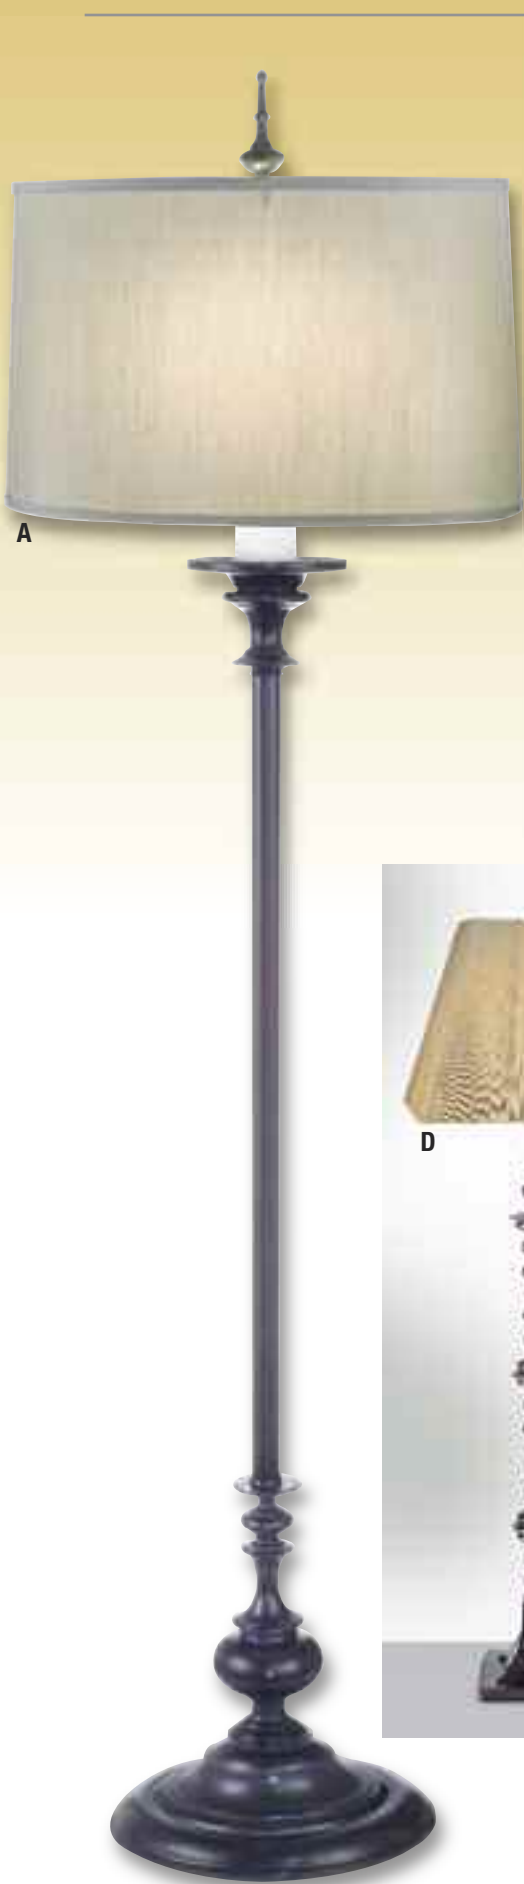

BALLASTS

A

B

C

D

E

F

A. FL-1320-C422

Floor Lamp Finish: Japanese Bronze
Height: 59"
Base: 11"
Shade: 15" T x 16" B x 11" H

B. TL-6206-C422

Table Lamp Finish: Japanese Bronze
Height: 29"
Base: 7"
Shade: 14" T x 15" B x 11" H

C. TL-A754-S

Table Lamp
Finish: Patted Bronze
Height: 30"
Base: 7"
Shade: 10" T x 16" B x 12" H

D. FL-6425-K5039

Floor Lamp
Finish: Japanese Bronze
Height: 60"
Base: 9"
Shade: 9" T x 17" B x 12" H

E. TL-K4098-K5039

Table Lamp
Finish: Japanese Bronze
Height: 35"
Base: 7"
Shade: 9" T x 17" B x 12" H

F. TL-A610-A584

Table Lamp
Finish: Olde English Bronze
Height: 34"
Base: 6 3/8"
Shade: 14" T x 15" B x 10" H