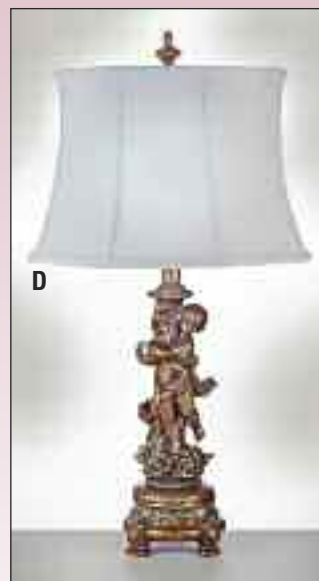

**C. TL-AC2028-AC2026**  
 Table Lamp  
 Finish: Oil Rubbed Bronze  
 Height: 29"  
 Base: 7 1/4"  
 Shade: (8" x 8") x  
 (15" x 15") x 11 1/2"  
 Fabric: Sagebrush Natural  
 (168-04)

**D. FL-AC2027-AC2026**  
 Floor Lamp  
 Finish: Oil Rubbed Bronze  
 Height: 65"  
 Base: 10 1/4"  
 Shade: (11" x 11") x  
 (17" x 17") x 12"  
 Fabric: Sagebrush Natural  
 (168-04)