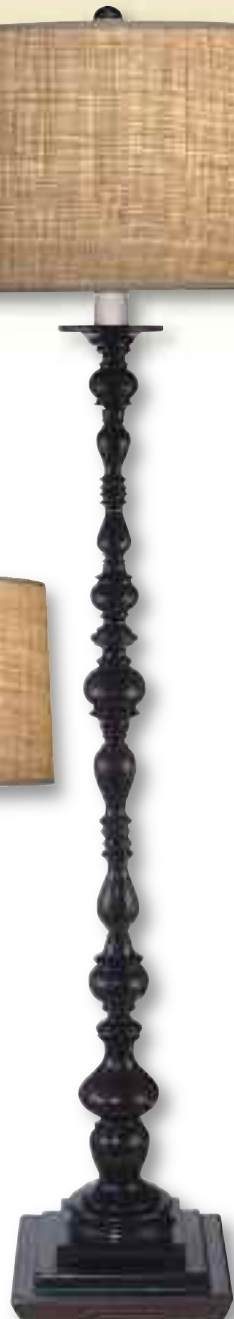

**A. TL-A623-A625** Table Lamp  
Finish: Olde English Bronze  
Height: 32" Base: 6"  
Shade: 8" T x 16" B x 10" H

**B. TL-N2496-N2497** Table Lamp  
Finish: Pewter  
Height: 25" Base: 5 1/2"  
Shade: 4" T x 14" B x 10" H