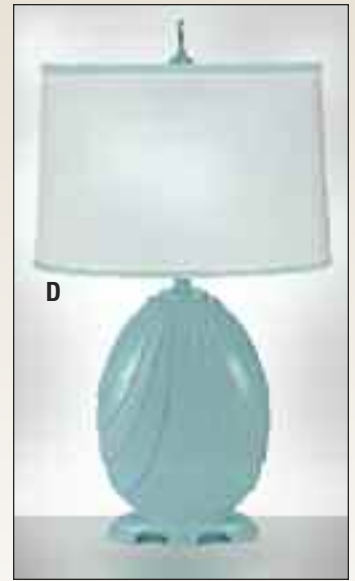

G. TL-A895
Table Lamp
Finish: Sandstone
Height: 23"
Base: 8 3/4"
Shade: 6" x 14" T x 6" x 14" B x 11" H

H. TL-A7017
Table Lamp
Finish: Pewter
Height: 28"
Base: 6"
Shade: 14" T x 15" B x 10" H