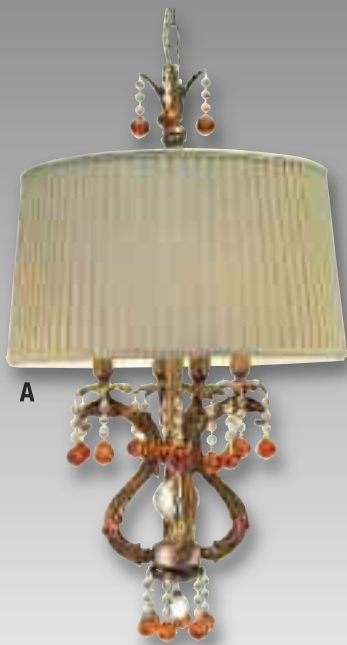

PENDANTS AND SWAGS

A