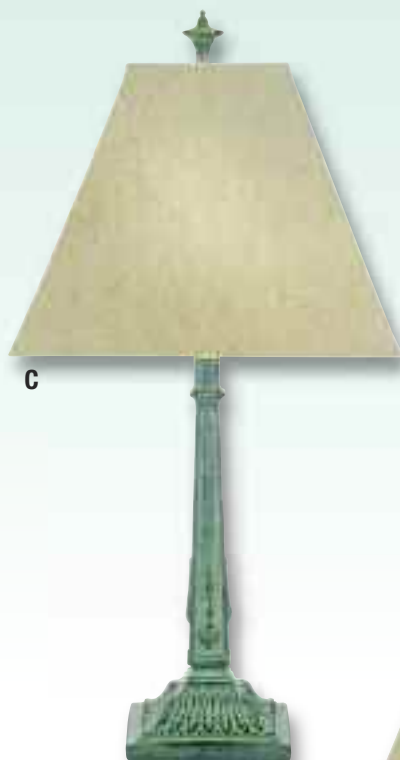

A

C

B

D

A. FL-A864-A863 Floor Lamp
Finish: Verdigris
Height: 66" Base: 11"
Shade: 11" T x 17" B x 11 1/2" H

B. TL-C576 Table Lamp
Finish: Verdigris
Height: 18" Base: 4 5/8"
Shade: 4" T x 8" B x 7 1/2" H

C. TL-C572 Table Lamp
Finish: Verdigris
Height: 27" Base: 6 1/8"
Shade: 5" T x 12" B x 9 1/2" H

D. TL-A823-A2011 Table Lamp
Finish: Verdigris
Height: 28" Base: 6 1/2"
Shade: 5" T x 12" B x 9 1/2" H