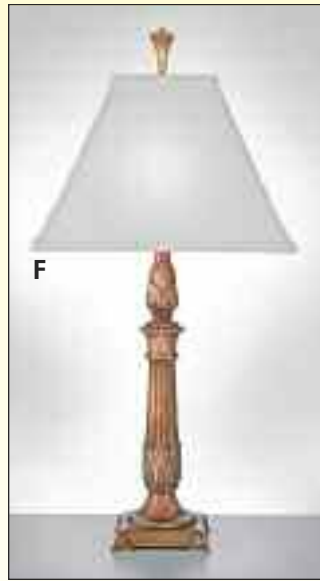

L. TL-5813-6076
Table Lamp
Finish: Japanese Bronze
Height: 34"
Base: 8"
Shade: 6" x 20" x 12"
Fabric: Natural Bombay
(160-04)