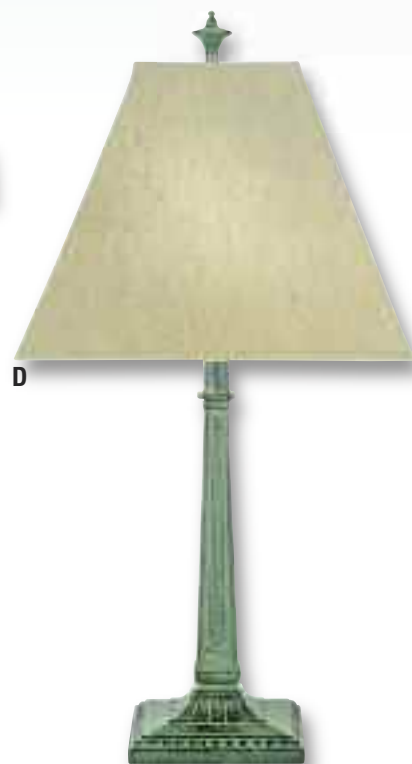

A

C

B

D

**A. FL-A864-A863** Floor Lamp  
Finish: Verdigris  
Height: 66" Base: 11"  
Shade: 11" T x 17" B x 11 1/2" H

**B. TL-C576** Table Lamp  
Finish: Verdigris  
Height: 18" Base: 4 5/8"  
Shade: 4" T x 8" B x 7 1/2" H