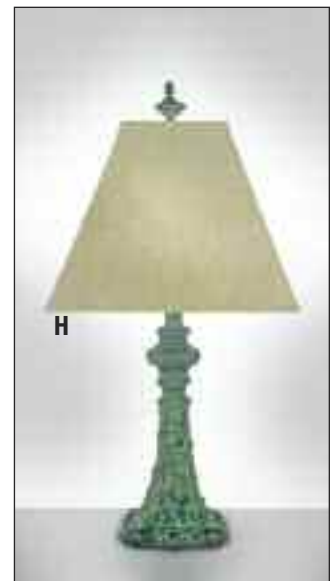

A. TL-C442-C443

Table Lamp
Finish: Verdigris
Height: 31"
Base: 8 1/4"
Shade: 8" T x 16" B x 12" H

B. TL-C518

Table Lamp
Finish: Verdigris
Height: 23"
Base: 6 1/2"
Shade: 6" T x 14" B x 10" H

C. TL-C544

Table Lamp
Finish: Verdigris
Height: 29"
Base: 7"
Shade: 8" T x 16" B x 12" H

D. TL-C458

Table Lamp
Finish: Verdigris
Height: 26"
Base: 6 3/4"
Shade: 8" T x 16" B x 12" H

E. TL-C537-C536

Table Lamp
Finish: Verdigris
Height: 29"
Base: 7"
Shade: 6" T x 13" B x 10" H

F. TL-6550-6552

Table Lamp
Finish: Verdigris
Height: 33"
Base: 5 1/2"
Shade: 6" T x 13" B x 10" H

G. TL-C519X

Table Lamp
Finish: Verdigris
Height: 27"
Base: 7 3/4"
Shade: 6" T x 13" B x 10" H

H. TL-1370

Table Lamp
Finish: Verdigris
Height: 26"
Base: 6 1/4"
Shade: 5" T x 12" B x 9 1/2" H