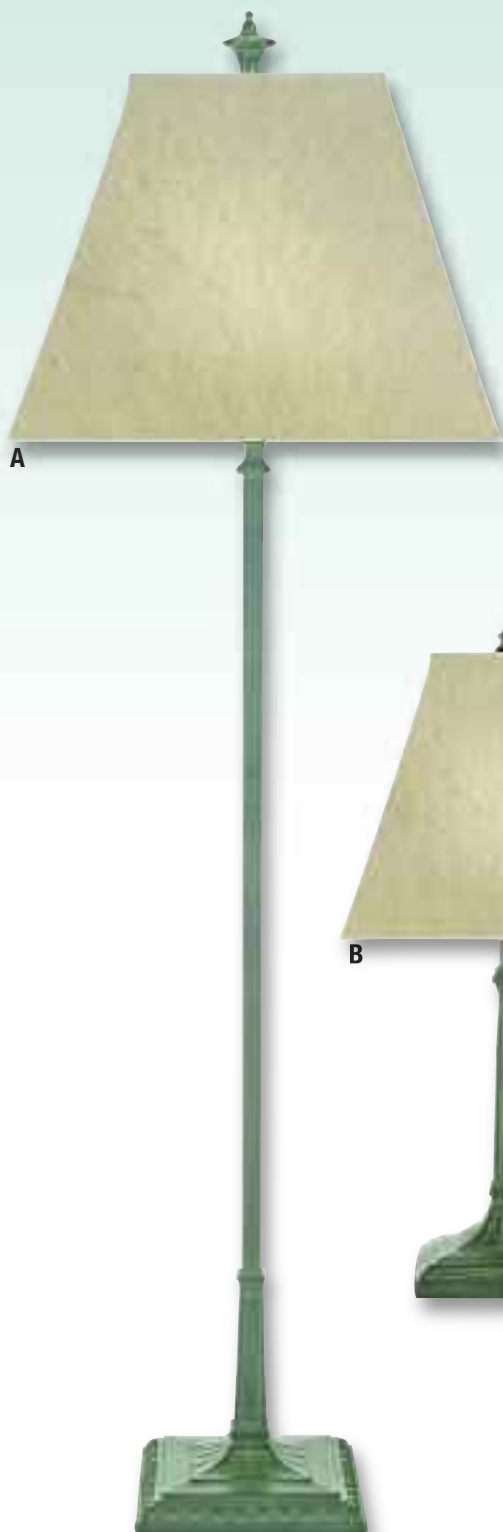

A

C

B

D

A. FL-A864-A863 Floor Lamp
Finish: Verdigris
Height: 66" Base: 11"
Shade: 11" T x 17" B x 11 1/2" H

B. TL-C576 Table Lamp
Finish: Verdigris
Height: 18" Base: 4 5/8"
Shade: 4" T x 8" B x 7 1/2" H

C. TL-C572 Table Lamp
Finish: Verdigris
Height: 27" Base: 6 1/8"
Shade: 5" T x 12" B x 9 1/2" H

D. TL-A823-A2011 Table Lamp
Finish: Verdigris
Height: 28" Base: 6 1/2"
Shade: 5" T x 12" B x 9 1/2" H