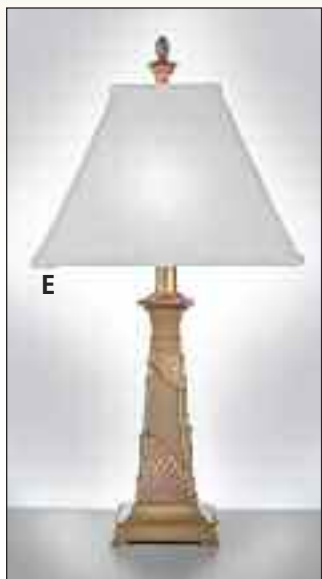

B. TL-A861 Table Lamp
Finish: Espresso
Height: 31" Base: 5 1/4"
Shade: 14" x 16" x 12"

C. TL-N8633 Table Lamp
Finish: Smoked Umber
Height: 30" Base: 6 5/8"
Shade: 7" x 14" x 10"

D. TL-N4708-N4709 Table Lamp
Finish: Pewter/Matte Black
Height: 28" Base: 7 1/4"
Shade: 14" x 16" x 12"

E. TL-6507 Table Lamp
Finish: French Gold
Height: 31" Base: 6 1/2"
Shade: 6" x 15" x 10"

F. TL-A805 Table Lamp
Finish: Sandstone
Height: 31". Base: 6 1/4"
Shade: 12" x 15" x 12"