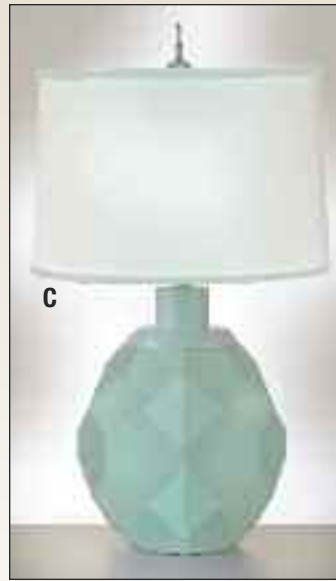

E. TL-N7058
Table Lamp
Finish: Turquoise
Height: 28"
Base: 7 3/4"
Shade: 14" T x 16" B x 12" H

F. TL-N7059-N7060
Table Lamp
Finish: Gloss Black/Gloss White
Height: 28"
Base: 6 1/4"
Shade: 6" x 14" T x 6" x 14" B x 11" H