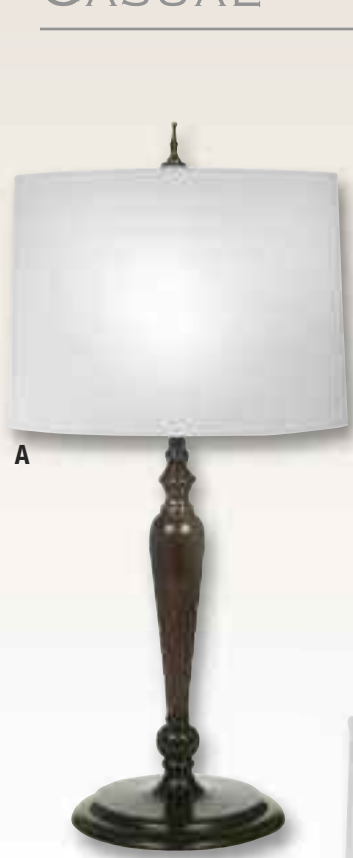

B. FL-A900-6212 Floor Lamp
Finish: Amber Terrapin Height: 64"
Base: 12 1/2 "
Shade: 17" T x 18" B x 11" H

A