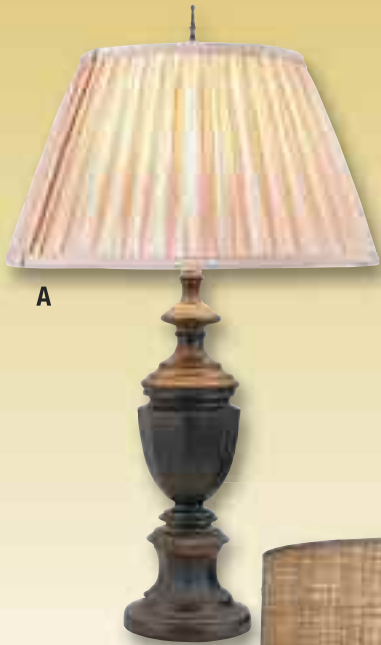

A

B

C

D

E

F

G

A. TL-A623-A625 Table Lamp
Finish: Olde English Bronze
Height: 32" Base: 6"
Shade: 8" T x 16" B x 10" H

B. TL-N2496-N2497 Table Lamp
Finish: Pewter
Height: 25" Base: 5 1/2"
Shade: 4" T x 14" B x 10" H

C. TL-N7608 Table Lamp
Finish: Smoked Umber
Height: 32" Base: 6 1/2"
Shade: 14" T x 15" B x 10" H

D. FL-N5597-A573 Floor Lamp
Finish: Japanese Bronze
Height: 65"
Base: 11 1/4"
Shade: 19" x 19" x 12"
Fabric: Natural Raffia (186-04)

E. TL-A575-A573 Table Lamp
Finish: Gloss Black/
Satin Lacquer
Height: 34" Base: 6"
Shade: 14" T x 15" B x 10" H

F. TL-K6159-A693 Table Lamp
Finish: Espresso
Height: 29" Base: 6 1/4"
Shade: 14" T x 15" B x 10" H

G. TL-A764-A573 Table Lamp
Finish: Japanese Bronze
Height: 32"
Base: 6 1/2"
Shade: 15" x 15" x 10"
Fabric: Natural Raffia (186-04)