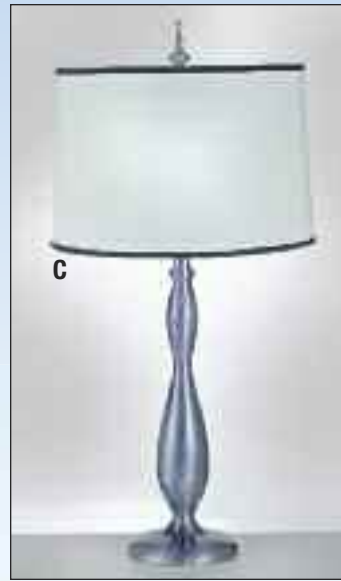

A. FL-1320-6620C Floor Lamp
Finish: Gun Metal
Height: 65"
Base: 11"
Shade: 17" T x 18" B x 11" H

B. FL-A966-A967-2 Floor Lamp
Finish: Pewter/Matte Black
Height: 62"
Base: 10 1/4"
Shade: 17" T x 18" B x 11" H

C. TL-6620 Table Lamp
Finish: Gun Metal
Height: 31"
Base: 6 3/8"
Shade: 14" T x 15" B x 10" H

D. TL-6621 Table Lamp
Finish: Gun Metal
Height: 28"
Base: 5 3/8"
Shade: 13" T x 14" B x 9" H

E. TL-A967-3 Table Lamp
Finish: Pewter
Height: 29" Base: 7 1/2"
Shade: 14" T x 15" B x 10" H

F. TL-A916 Table Lamp
Finish: Satin Lacquer
Height: 29"
Base: 4 3/4"
Shade: 14" T x 16" B x 12" H

G. TL-A912 Table Lamp
Finish: Satin Lacquer
Height: 30"
Base: 6 3/4"
Shade: 14" T x 15" B x 10" H

H. TL-A984-6525 Table Lamp
Finish: Satin Lacquer
Height: 33" Base: 7"
Shade: 14" T x 16" B x 12" H

I. TL-K4023-K3058 Table Lamp
Finish: Satin Lacquer
Height: 32" Base: 5 1/2"
Shade: 14" T x 15" B x 10" H

J. TL-N6119 Table Lamp
Finish: Pewter
Height: 29" Base: 6 7/8"
Shade: 14" T x 15" B x 10" H

K. TL-5855-A090 Table Lamp
Finish: Satin Lacquer
Height: 26" Base: 7"
Shade: 14" T x 15" B x 11" H

L. FL-A065-A090 Floor Lamp
Finish: Satin Lacquer
Height: 67" Base: 11 1/4"
Shade: 17" T x 18" B x 11"