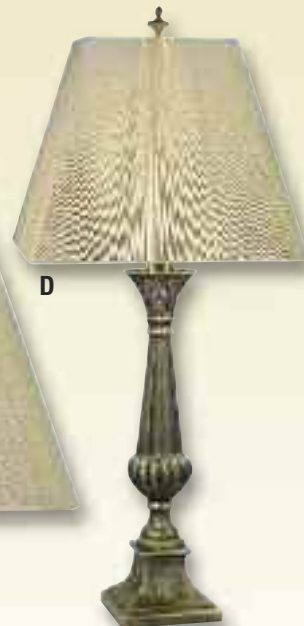

TRADITIONAL SQUARES

A

B

C

D

E

G

F

A. TL-6518 Table Lamp
Finish: Empire Bronze
Height: 32"
Base: 6 3/8"
Shade: 7" x 14" x 10"

B. FL-6568-A6518C Floor Lamp
Finish: Empire Bronze
Height: 64"
Base: 11"
Shade: 9" x 16" x 12"

C. FL-6725-6717C Floor Lamp
Finish: Smoked Umber
Height: 65"
Base: 13 3/4"
Shade: 9" x 17" x 12"

D. TL-6717 Table Lamp
Finish: Deep Plated Bronze
Height: 36"
Base: 6"
Shade: 9" x 17" x 12"

E. TL-K6127-K7161 Table Lamp
Finish: Polished Brass
Height: 35"
Base: 6 1/4"
Shade: 6" x 15" x 10"

F. TL-A858 Table Lamp
Finish: French Gold
Height: 33"
Base: 5 3/4"
Shade: 6" x 15" x 10"

G. TL-AC1584-AC1591 Table Lamp
Finish: Satin Nickel
Height: 34"
Base: 5 1/4"
Shade: 12" sq x 15" sq x 12"
Fabric: Black Butcher Linen
(115-62)