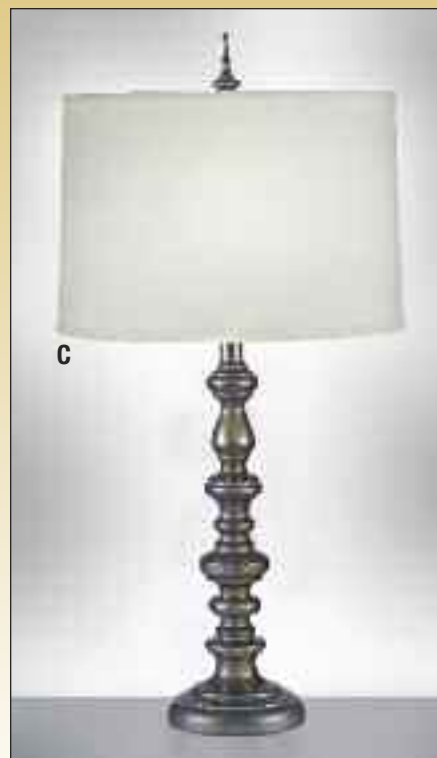

C

A. TL-A623-C422 Table Lamp

Finish: Japanese Bronze
Height: 31" Base: 6"
Shade: 14" T x 15" B x 10" H

B. TL-A668 Table Lamp Finish: Milano Silver

Height: 30" Base: 6"
Shade: 14" T x 15" B x 10" H

C. TL-A669 Table Lamp

Finish: Milano Silver
Height: 30" Base: 5 3/4"
Shade: 14" T x 15" B x 10" H

D. TL-A667 Table Lamp Finish: Japanese

Bronze Height: 30" Base: 6"
Shade: 14" T x 15" B x 10" H

E. TL-6296 Table Lamp

Finish: Espresso Height: 28" Base: 4 3/4"
Shade: 14" T x 15" B x 10" H

F. TL-1196-1278 Table Lamp

Finish: Japanese Bronze Height: 33"
Base: 8 1/4"
Shade: 14" T x 15" B x 10" H