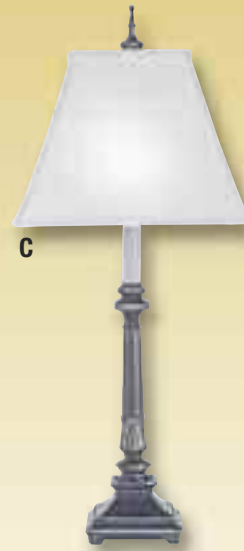

H. BL-C155-6478
Buffet Lamp
Finish: Burnished Silver
Height: 29"
Base: 4 1/2"
Shade: 5" T x 11" B x 9" H

I. BL-2111-A816
Buffet Lamp
Finish: French Gold/Matte Black/
Black Zebra Marble
Height: 34"
Shade: 5" x 11" x 9"

C