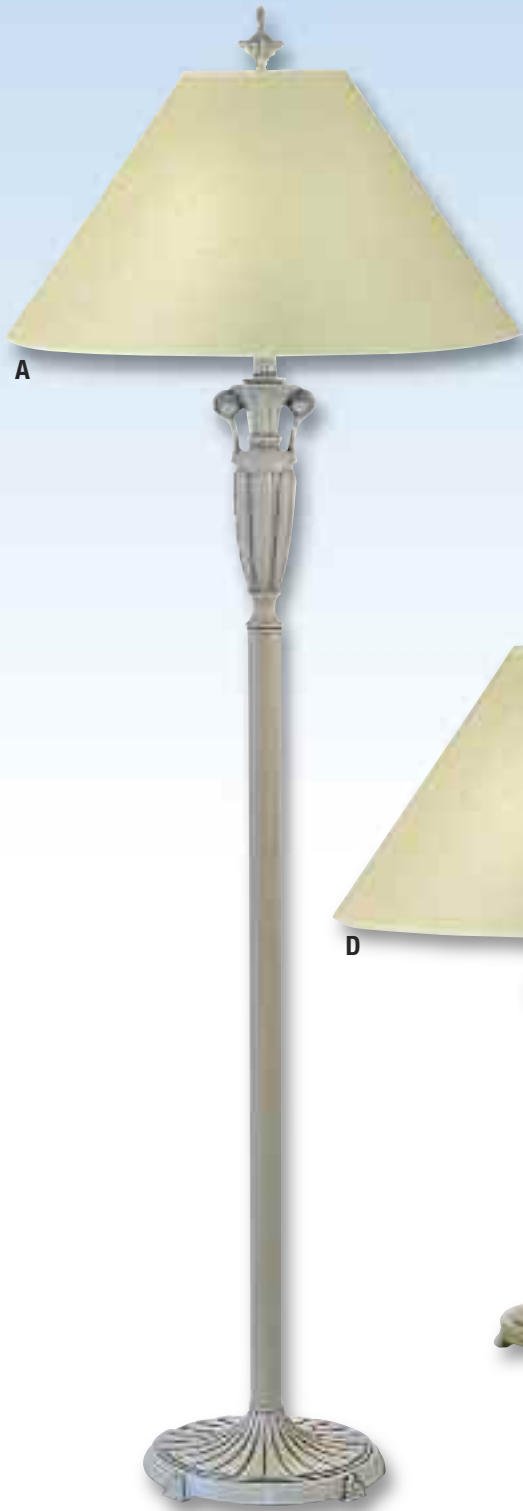

CANDLESTICK LAMPS

A

A. FL-6480-A924C Floor Lamp
Finish: Sandstone
Height: 61" Base: 10 3/4"
Shade 6" x 20" x 12"