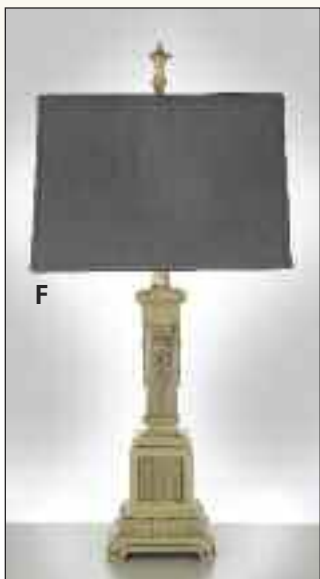

B. TL-A861 Table Lamp
Finish: Espresso
Height: 31" Base: 5 1/4"
Shade: 14" x 16" x 12"

C. TL-N8633 Table Lamp
Finish: Smoked Umber
Height: 30" Base: 6 5/8"
Shade: 7" x 14" x 10"

D. TL-N4708-N4709 Table Lamp
Finish: Pewter/Matte Black
Height: 28" Base: 7 1/4"
Shade: 14" x 16" x 12"

E. TL-6507 Table Lamp
Finish: French Gold
Height: 31" Base: 6 1/2"
Shade: 6" x 15" x 10"

F. TL-A805 Table Lamp
Finish: Sandstone
Height: 31". Base: 6 1/4"
Shade: 12" x 15" x 12"