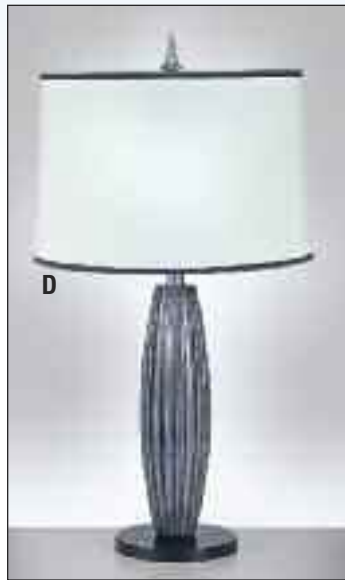

E

A. TL-A986-A977 Table Lamp
Finish: Matte Black/Satin Lacquer
Height: 20"
Base: 4 1/8"
Shade: 13" T x 14" B x 9" H

D. TL-A997-A1000 Table Lamp
Finish: Pewter/Matte Black
Height: 29"
Base: 6 3/4"
Shade: 14" T x 15" B x 10" H

D