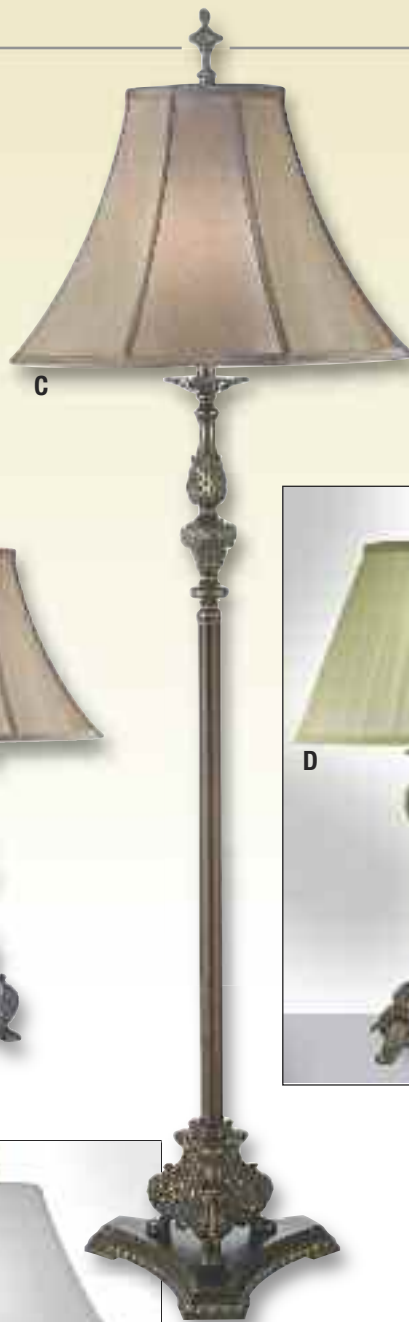

**H. TL-N8428**

Table Lamp  
Finish: Venetian Brass  
Height: 30"  
Base: 6 3/8"  
Shade: 11" T x 18" B x 12" H

A

B

F

G

C

D