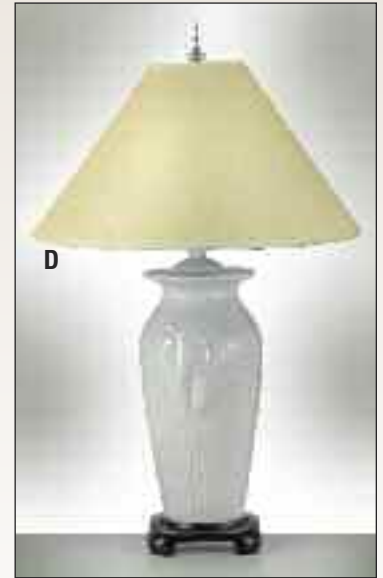

**F. TL-N8463-N8464** Table Lamp  
 Finish: Belgian Bronze  
 Height: 35" Base: 11 1/4".  
 Shade: 6" T x 20" B x 12" H

A

B

C

D

F

G

H