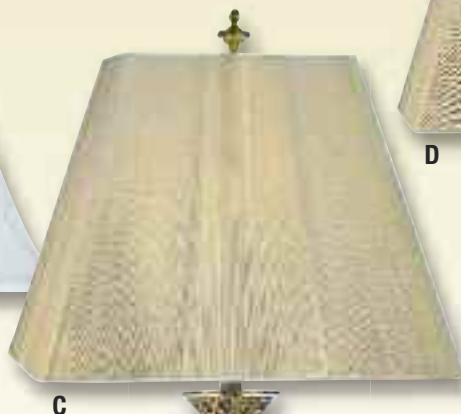

TRADITIONAL SQUARES

A

B

C

D

E

G

F

A. TL-6518 Table Lamp
Finish: Empire Bronze
Height: 32"
Base: 6 3/8"
Shade: 7" x 14" x 10"

B. FL-6568-A6518C Floor Lamp
Finish: Empire Bronze
Height: 64"
Base: 11"
Shade: 9" x 16" x 12"

C. FL-6725-6717C Floor Lamp
Finish: Smoked Umber
Height: 65"
Base: 13 3/4"
Shade: 9" x 17" x 12"

D. TL-6717 Table Lamp
Finish: Deep Plated Bronze
Height: 36"
Base: 6"
Shade: 9" x 17" x 12"

E. TL-K6127-K7161 Table Lamp
Finish: Polished Brass
Height: 35"
Base: 6 1/4"
Shade: 6" x 15" x 10"

F. TL-A858 Table Lamp
Finish: French Gold
Height: 33"
Base: 5 3/4"
Shade: 6" x 15" x 10"

G. TL-AC1584-AC1591 Table Lamp
Finish: Satin Nickel
Height: 34"
Base: 5 1/4"
Shade: 12" sq x 15" sq x 12"
Fabric: Black Butcher Linen
(115-62)