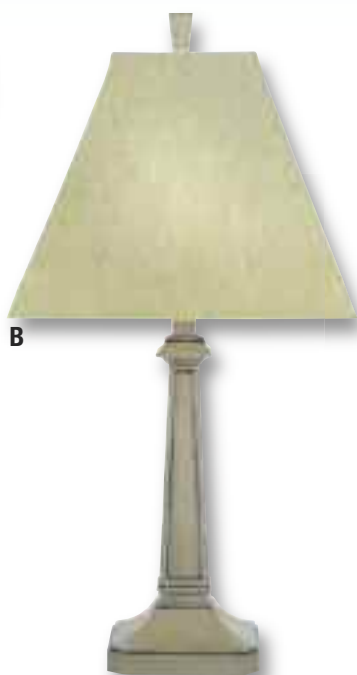

A

B

C

D

A. TL-N8166 Table Lamp
Finish: Sandstone
Height: 25" Base: 6"
Shade: 5" T x 12" B x 9 1/2" H

B. TL-N8167 Table Lamp
Finish: Sandstone
Height: 18" Base: 4 1/2"
Shade: 4" T x 8" B x 7 1/2" H

C. TL-AC2028-AC2026
Table Lamp
Finish: Oil Rubbed Bronze
Height: 29"
Base: 7 1/4"
Shade: (8" x 8") x
(15" x 15") x 11 1/2"
Fabric: Sagebrush Natural
(168-04)

D. FL-AC2027-AC2026
Floor Lamp
Finish: Oil Rubbed Bronze
Height: 65"
Base: 10 1/4"
Shade: (11" x 11") x
(17" x 17") x 12"
Fabric: Sagebrush Natural
(168-04)