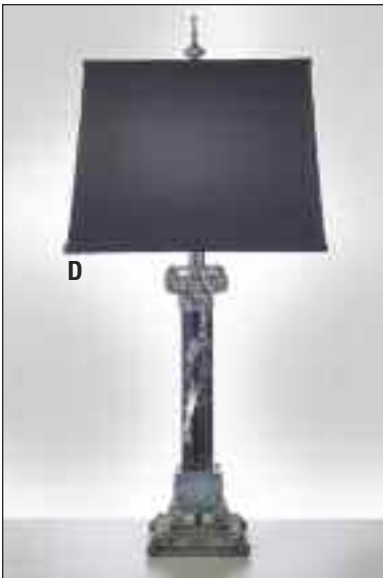

**D. TL-6697-6698**  
Table Lamp Finish: Tiffania/Fossil  
Height: 32" Base: 7 1/2"  
Shade: 8" T x 19" B x 13" H

**A**

**B**

**C**

**D**

**E**

**F**

**A. TL-5479-5090**

Table Lamp  
 Finish: Polished Bronze / Black Zebra  
 Height: 32" Base: 6"  
 Shade: 12" T x 14" B x 11" H

**B. TL-6730-5769**

Table Lamp  
 Finish: Amber Terrapin/Botticino  
 Height: 33" Base: 6 1/2"  
 Shade: 8" T x 17" B x 13" H