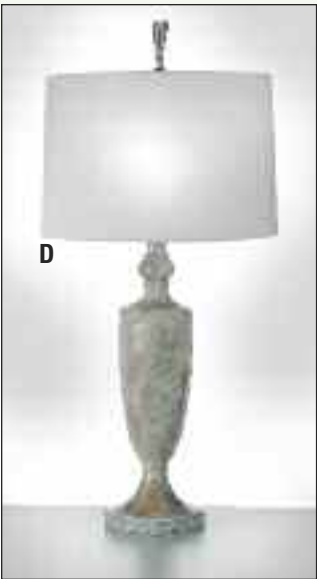

A. TL-6519
Table Lamp
Finish: Fieldstone
Height: 34"
Base: 6"
Shade: 8" T x 17" B x 12" H