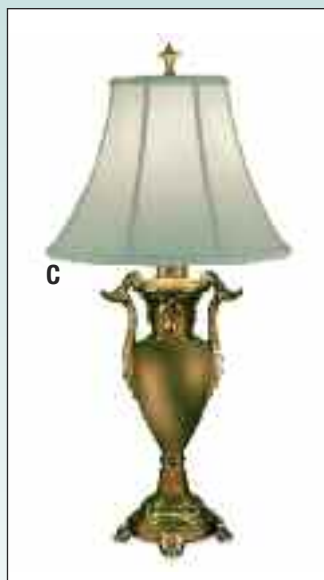

A. TL-N8598

Table Lamp
Finish: Amber Terrapin
Height: 35"
Base: 8"
Shade: 8" T x 19" B x 13" H

C. TL-N8410

Table Lamp
Finish: Rich Gold
Height: 36"
Base: 8 1/4"
Shade: 8" T x 17" B x 12" H

E. TL-6502

Table Lamp
Finish: TIFFANIA
Height: 30"
Base: 6 1/4"
Shade: 6" T x 15" B x 10" H

G. TL-N8144

Table Lamp
Finish: Smoked UMBER
Height: 33"
Base: 7 1/2"
Shade: 6" T x 17" B x 12" H

B. TL-N8344

Table Lamp
Finish: Smoked UMBER
Height: 31"
Base: 7 3/4"
Shade: 7" T x 18" B x 12" H

D. TL-N8542

Table Lamp
Finish: Venetian Brass
Height: 32"
Base: 7 3/4"
Shade: 8" T x 19" B x 13" H

F. TL-N8652

Table Lamp
Finish: Smoked UMBER
Height: 36"
Base: 8 3/4"
Shade: 15" T x 16" B x 11" H

H. TL-N8428

Table Lamp
Finish: Venetian Brass
Height: 30"
Base: 6 3/8"
Shade: 11" T x 18" B x 12" H