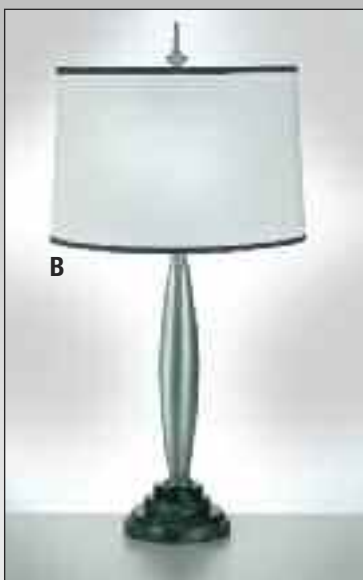

A

B

D

E

F

C

G

A. TL-6663

Table Lamp
Finish: Gun Metal Black Zebra
Height: 31" Base: 6"
Shade Dimensions: 14" T x 15" B x 9" H

B. TL-6677-MAR

Table Lamp
Finish: Satin Lacquer
Height: 32" Base: 6 1/2"
Shade Dimensions: 14" T x 15" B x 10" H

C. TL-2111-5023

Table Lamp
Finish: Satin Lacquer
Height: 32" Base: 6 5/8"
Shade Dimensions: 14" T x 15" B x 10" H

D. TL-K6167-A963

Table Lamp
Finish: Satin Lacquer/Matte Black
Height: 33" Base: 6 1/4"
Shade Dimensions: 14" T x 15" B x 10" H

E. TL-2111-N8563

Table Lamp
Finish: Satin Lacquer/Black Zebra
Height: 34" Base: 6 5/8"
Shade Dimensions: 14" T x 15" B x 10" H

F. TL-N8300-M

Table Lamp
Finish: Espresso/Fossil Marble
Height: 30" Base: 6 1/2"
Shade Dimensions: 14" T x 15" B x 10" H

G. FL-A065-5023

Floor Lamp
Finish: Satin Lacquer/Black Zebra
Height: 64" Base: 11 1/4"
Shade Dimensions: 17" T x 18" B x 11" H