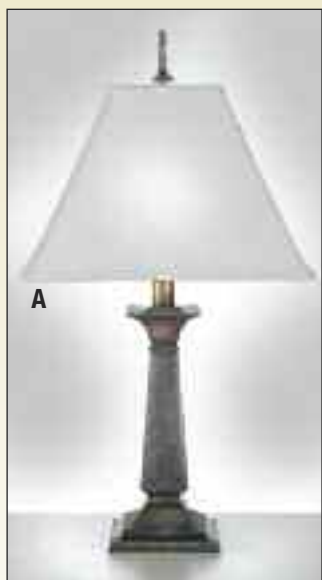

A. TL-6503 Table Lamp
Finish: Fieldstone
Height: 29" Base: 6"
Shade: 6" x 15" x 10"