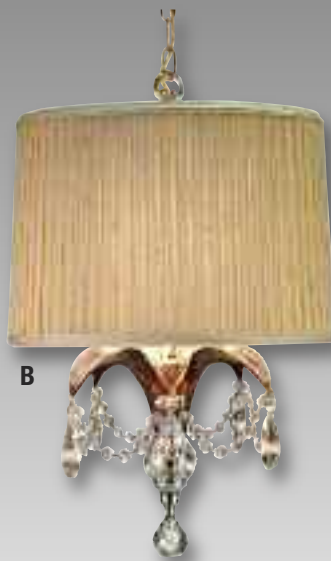

PENDANTS AND SWAGS

A

B

C

D

E

F

A. SW-6434X4CR Swag
Finish: Patted Bronze
Height: 33" Width: 19"
Canopy Diameter: 5"
Shade: 18" T x 19" B x 11" H

B. SW-6715-CR Swag
Finish: Patted Bronze
Height: 21" Width: 14"
Canopy Diameter: 5"
Shade: 13" T x 14" B x 12" H

C. PD-C134-ST Pendant
Finish: Oil Rubbed Bronze
Height: 36" Width: 23"
Canopy Diameter: 4 3/4"
Shade: 23" T x 23" B x 10" H

D. SW-C174-6700CR Swag
Finish: Patted Bronze
Height: 30" Width: 15"
Canopy Diameter: 5"
Shade: 14" T x 15" B x 12" H

E. SW-C174-5769CR Swag
Finish: Patted Bronze
Height: 24" Width: 16"
Canopy Diameter: 5"
Shade: 16" T x 16" B x 9 1/4" H

F. PD-C134 Pendant
Finish: Satin Nickel
Height: 15" Width: 23"
Canopy Diameter: 4 3/4"
Shade: 23" T x 23" B x 10" H