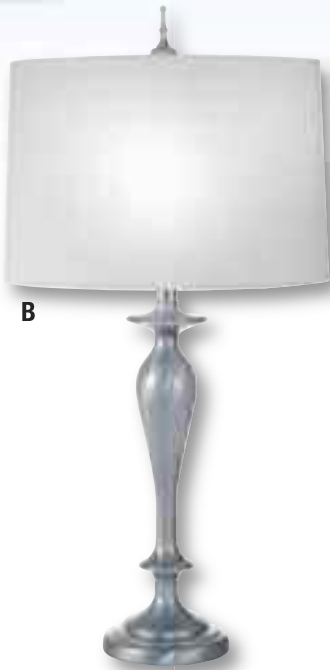

**B. FL-A714-N3042** Floor Lamp

Finish: Gun Metal Height: 63" Base:  
10 1/2". Shade: 17" T x 18" B x 11" H

**C. FL-A063-A056** Floor Lamp

Finish: Satin Lacquer  
Height: 65" Base: 10 7/8"  
Shade: 17" T x 18" B x 11" H

**D. TL-6673-6674** Table Lamp

Finish: Satin Lacquer  
Height: 32" Base: 7 5/8"  
Shade: 14" T x 15" B x 10" H

A

C

E

B

D

**A. TL-A976** Table Lamp  
 Finish: Satin Lacquer  
 Height: 32"  
 Base: 8"  
 Shade: 15" T x 16" B x 11" H

**B. TL-A976-2** Table Lamp  
 Finish: Satin Lacquer  
 Height: 32"  
 Base: 6 1/2"  
 Shade: 14" T x 15" B x 10" H  
 Fabric: Off White Butcher Linen  
 (115-05)

**C. FL-1320-A976C** Floor Lamp  
 Finish: Satin Lacquer  
 Height: 62"  
 Base: 11"  
 Shade: 17" T x 18" B x 11" H  
 Fabric: Off White Butcher Linen  
 (115-05)