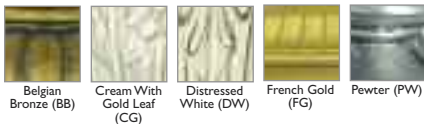

MINI CHANDELIERS

A

A. CH-K7102-6520X3PW
3 Light Chandelier
Finish: Pewter
Length: 12"
Width: 14"
Canopy: 5"
3 - 60 W Max Candelabra Bulbs

B

B. CH-K7102-6520X5PW
5 Light Chandelier
Finish: Pewter
Length: 14"
Width: 17"
Canopy: 5"
5 - 60 W Max Candelabra Bulbs

C

C. CH-K7102-6520X4PW
4 Light Chandelier
Finish: Pewter
Length: 12"
Width: 16"
Canopy: 5"
4 - 60 W Max
Candelabra Bulbs

Finishes