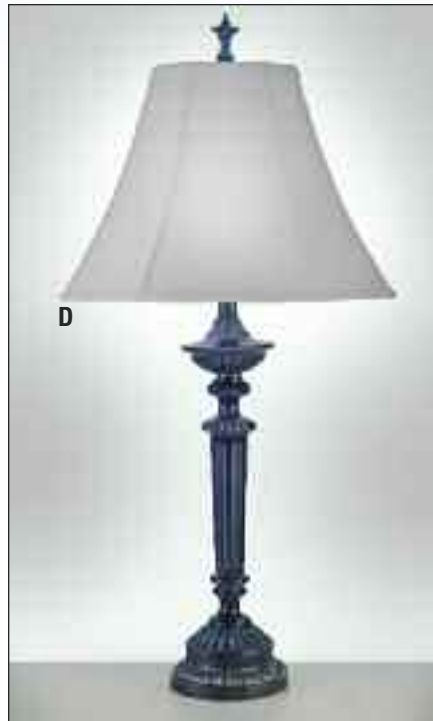

# CANDLESTICK LAMPS

A

B

C

D

E

**A. TL-A862** Table Lamp  
Finish: Sienna Tortoiseshell  
Height: 28"  
Base: 6 3/8"  
Shade 7" x 16" x 12"

**B. TL-A867** Table Lamp  
Finish: Fieldstone  
Height: 29"  
Base: 5 3/4"  
Shade: 7" x 16" x 12"