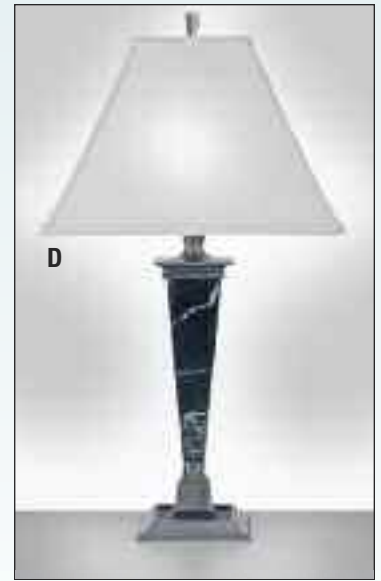

A. FL-6720-6719C
Floor Lamp
Finish: Pewter
Height: 62" Base: 11 3/4"
Shade: 20" T x 20" B x 11" H

B. TL-6719-M
Table Lamp
Finish: Polished Nickel / Black Zebra
Height: 38" Base: 6"
Shade: 18" T x 18" B x 10" H

C. TL-K6025-K5071
Table Lamp
Finish: Pewter / Black Zebra Marble
Height: 34" Base: 6"
Shade: 13" T x 16" B x 10 1/2" H

D. TL-6570-6571
Table Lamp
Finish: Pewter/Black Zebra Marble
Height: 29" Base: 6 1/8"
Shade: 6" T x 15" B x 10" H