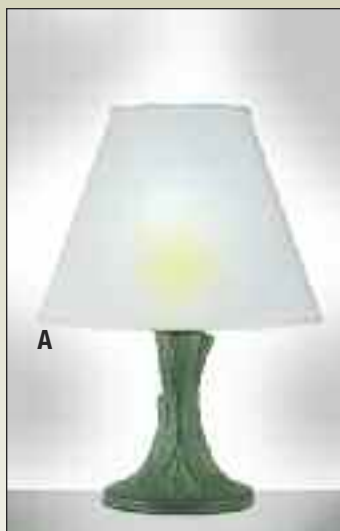

CANDLE LAMPS

A. CL-C467

Candle Lamp
Finish: Verdigris
Height: 8 1/2"
Base: 3 7/8"
Shade: 3" T x 6" B x 5" H

B. CL-C469

Candle Lamp
Finish: Oil Rubbed Bronze
Height: 8 1/2"
Base: 3 7/8"
Shade: 3" T x 6" B x 5" H

C. CL-C546

Candle Lamp
Finish: Verdigris
Height: 10"
Base: 3 1/2"
Shade: 3" T x 6" B x 5" H

D. CL-C552

Candle Lamp
Finish: Verdigris
Height: 11"
Base: 4"
Shade: 3 1/2" T x 7" B X 6" H

E. CL-C439

Candle Lamp
Finish: Verdigris
Height: 12 1/2"
Base: 4 1/8"
Shade: 3 1/2" T x 7" B x 6" H

F. CL-6088

Candle Lamp
Finish: Venetian Brass
Height: 9"
Base: 3 3/4"
Shade: 3" T x 5" B x 4" H

G. CL-6091

Candle Lamp
Finish: Venetian Brass
Height: 10"
Base: 4 7/8"
Shade: 3" T x 6" B x 5" H

H. CL-6092

Candle Lamp
Finish: Venetian Brass
Height: 9"
Base: 2 1/2"
Shade: 3" T x 5" B x 4" H