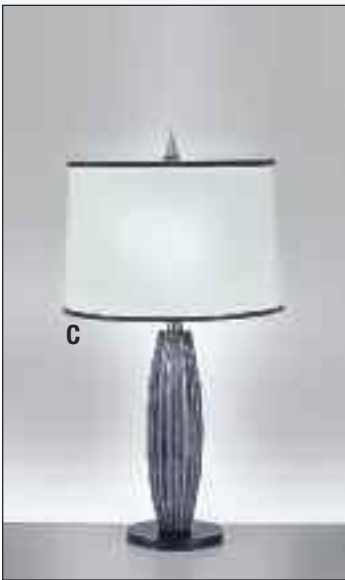

A. TL-A986-A977 Table Lamp
Finish: Matte Black/Satin Lacquer
Height: 20"
Base: 4 1/8"
Shade: 13" T x 14" B x 9" H

C