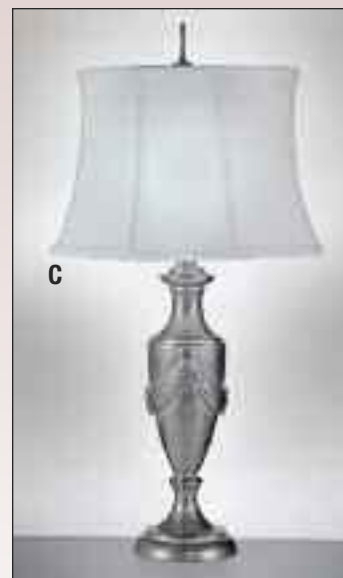

A

D

G

B

C

E

F

**A. TL-N8525**  
Table Lamp  
Finish: Tiffania  
Height: 32"  
Base: 7"  
Shade: 10" T x 18" B x 13" H

**B. TL-N8451**  
Table Lamp  
Finish: Milano Silver  
Height: 32"  
Base: 6 3/8"  
Shade: 7" T x 17" B x 12" H

**C. TL-N7988**  
Table Lamp  
Finish: Milano Silver  
Height: 34"  
Base: 7"  
Shade: 13" T x 16" B x 10 1/2" H