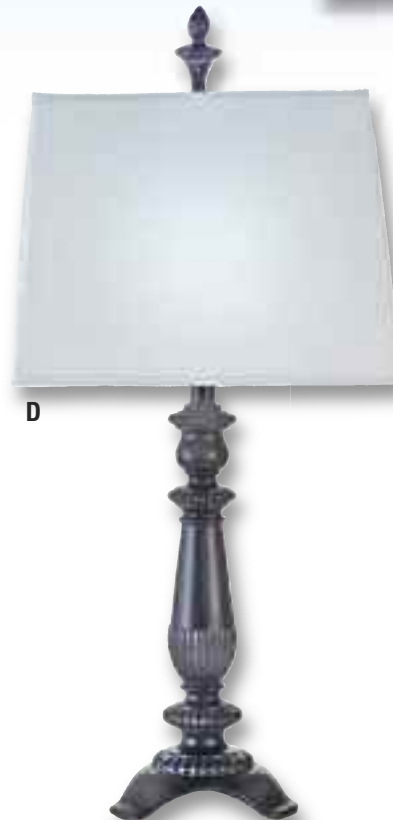

**D. TL-A924** Table Lamp  
Finish: Sandstone  
Height: 26" Base: 6"  
Shade: 5" x 16" x 10"

A

B

C

D

E

**A. TL-N8055** Table Lamp.  
Finish: Milano Silver  
Height: 30" Base: 6 3/8"  
Shade: 14" x 15" x 10"