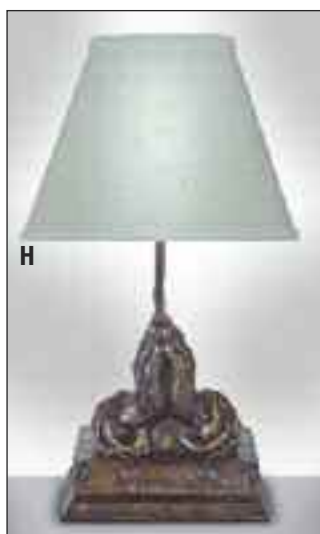

D. TL-5722-5938
Table Lamp
Finish: Honey Brass
Height: 29"
Base: 6 1/8"
Shade: 13" T x 16" B x 10 1/2" H

E. TL-6100-6101
Table Lamp
Finish: Pewter
Height: 31"
Base: 5 7/8"
Shade: 13" T x 14" B x 10" H

F. TL-A820-N7970
Table Lamp
Finish: French Gold/Matte Black
Height: 35"
Base: 5 3/4"
Shade: 8" T x 17" B x 12" H

A. TL-C594
Table Lamp
Finish: Belgian Bronze
Height: 26"
Base: 4 7/8"
Shade: 5" T x 12" B x 10" H

B. TL-5288-5950
Table Lamp
Finish: Honey Brass
Height: 28"
Base: 6"
Shade: 13" T x 16" B x 10 1/2" H

C. TL-5719-5938
Table Lamp
Finish: Honey Brass
Height: 29"
Base: 6 1/8"
Shade: 13" T x 16" B x 10 1/2" H